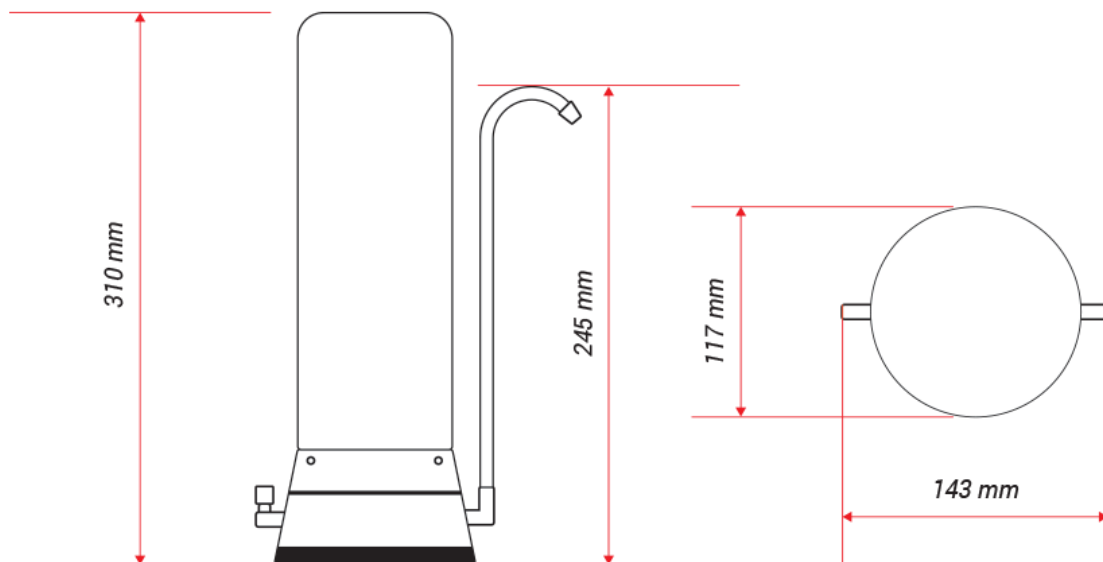

Refer to Pure Water Systems website for our Pure Quality Customer Satisfaction Guarantee

STAINLESS STEEL BENCH TOP SPECIFICATIONS

SPECIFICATIONS	
Dimensions	H: 310mm x W: 120mm x L: 140mm (includes fittings)
Pressure Rating	30–116 psi
Feed Water Temperature	5–51°C
Flow Rate	3 Litres / Minute
Tube Colour	Black, (White available on request)
Tube Length	1 metre
Material	
Housing	304 Stainless Steel
Spout	304 Stainless Steel
Inlet Fitting	304 Stainless Steel
Outlet Fitting	304 Stainless Steel
Diverter	DR Brass
Tube	PVC