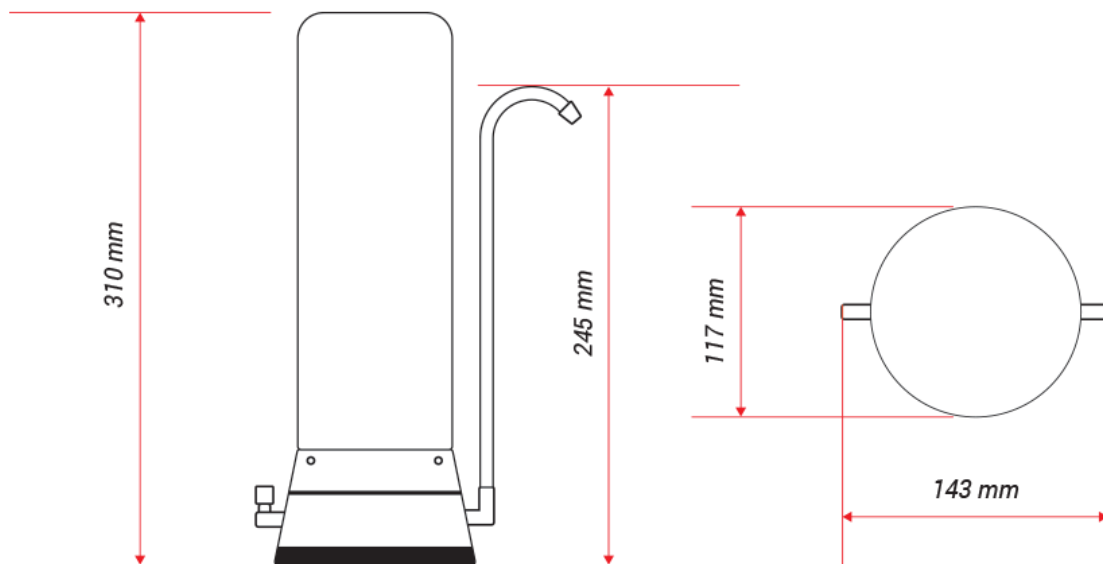

## STAINLESS STEEL BENCH TOP SPECIFICATIONS

SPECIFICATIONS	
Dimensions	H: 310mm x W: 120mm x L: 140mm (includes fittings)
Pressure Rating	30–116 psi
Feed Water Temperature	5–51°C
Flow Rate	3 Litres / Minute
Tube Colour	Black, (White available on request)
Tube Length	1 metre
Material	
Housing	304 Stainless Steel
Spout	304 Stainless Steel
Inlet Fitting	304 Stainless Steel
Outlet Fitting	304 Stainless Steel
Diverter	DR Brass
Tube	PVC